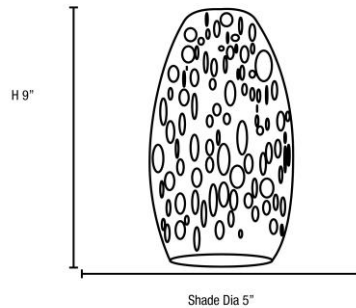

### PRODUCT MEASUREMENTS

FIXTURE	BACKPLATE / CANOPY
Length:	Length
Width:	Width:
Diameter	Diameter:
Height: 9"	Height: 1.25"
Extension:	
Overall Height: 11-150"	

Location: \_\_\_\_\_

Type: \_\_\_\_\_

Quantity: \_\_\_\_\_

Notes:

#### LINE DRAWING